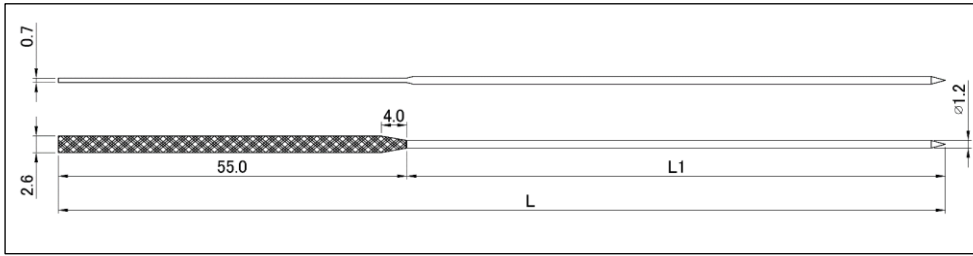

DC series

Material : NS / Nickel plated (No plated version is also possible.)

DC-001