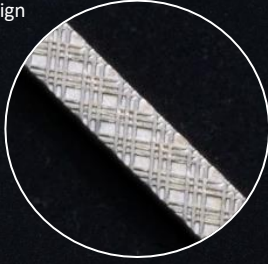

Hinge on Wire

«Special Version»

Detailed line design
for transparent
material

DC-001

Pattern for the both sides

Rounded on wire core
surface

DC-002

Pattern for the both sides

TC-003

TC-004

90 degrees front hinge

INTER EYES CO., LTD.

EV EURO VISION CO., LTD.

DC series

Material : NS / Nickel plated (No plated version is also possible.)

DC-001

Model No	L : XXX	L1
DC-001/XXX	140	85

DC-002

Model No	L : XXX	L1
DC-002/XXX	140	83

3 barrel hinge

Material : Wire core – stainless steel / Hinge – NS / Nickel plated

TC-003

Model No	L : XXX	L1
TC-003/XXX	140	112
	135	107

TC-004

Model No	L : XXX	L1
TC-004/XXX	140	100
	135	95

33-03013

Material : NS / Nickel plated