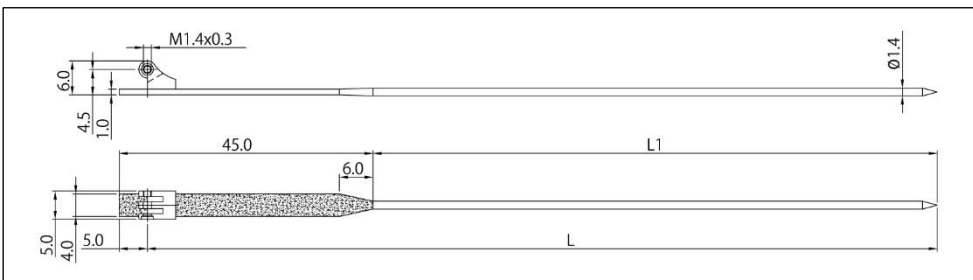

DC series

Material : NS / Nickel plated (No plated version is also possible.)

DC-001

Model No	L : XXX	L1
DC-001/XXX	140	85

DC-002

Model No	L : XXX	L1
DC-002/XXX	140	83

3 barrel hinge

Material : Wire core – stainless steel / Hinge – NS / Nickel plated

TC-003

Model No	L : XXX	L1
TC-003/XXX	140	112
	135	107

TC-004

Model No	L : XXX	L1
TC-004/XXX	140	100
	135	95

33-03013

Material : NS / Nickel plated