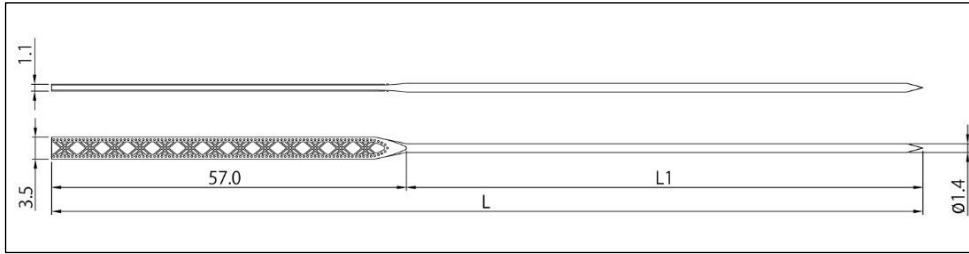

Hinge on Wire

«Special Version»

Detailed line design
for transparent
material

DC-001

Pattern for the both sides

Rounded on wire core
surface

DC-002

Pattern for the both sides

Model No	L : XXX	L1
DC-001/XXX	140	85

DC-002

Model No	L : XXX	L1
DC-002/XXX	140	83

3 barrel hinge

Material : Wire core – stainless steel / Hinge – NS / Nickel plated

TC-003

Model No	L : XXX	L1
TC-003/XXX	140	112
	135	107