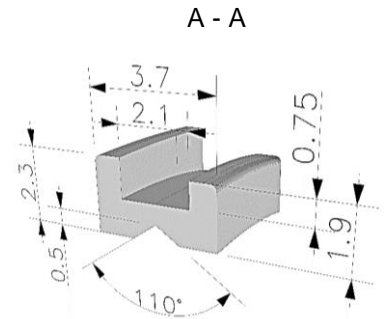

**AR-006** For regular V groove metal rim / square profile

**AR-007** For sheet metal front in half rim

**ADR1.4** Slim type with a thickness of "only 1.4mm" when viewed from the front