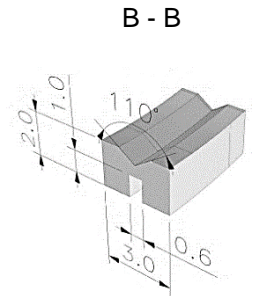

**AR-006** For regular V groove metal rim / square profile

**AR-007** For sheet metal front in half rim

**ADR1.4** Slim type with a thickness of "only 1.4mm" when viewed from the front