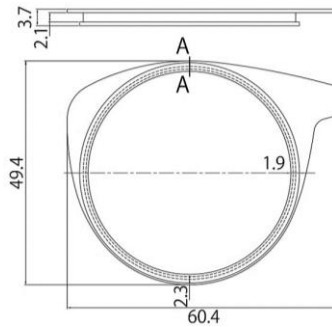

**AR-006** For regular V groove metal rim / square profile

**AR-007** For sheet metal front in half rim

**ADR1.4** Slim type with a thickness of "only 1.4mm" when viewed from the front