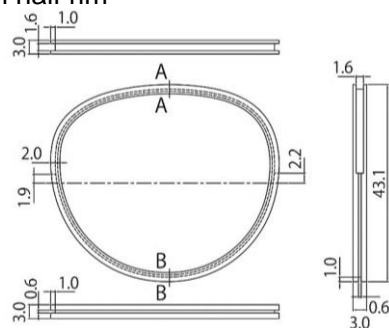

**AR-006** For regular V groove metal rim / square profile

**AR-007** For sheet metal front in half rim

**ADR1.4** Slim type with a thickness of "only 1.4mm" when viewed from the front