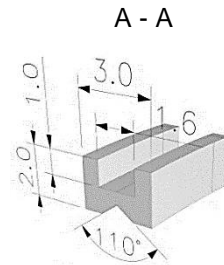

**AR-006** For regular V groove metal rim / square profile

**AR-007** For sheet metal front in half rim

**ADR1.4** Slim type with a thickness of "only 1.4mm" when viewed from the front