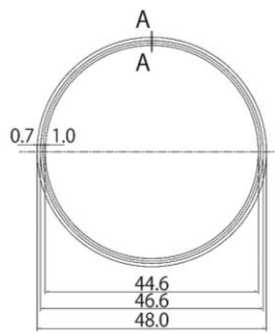

AR-001 For regular V groove metal rim