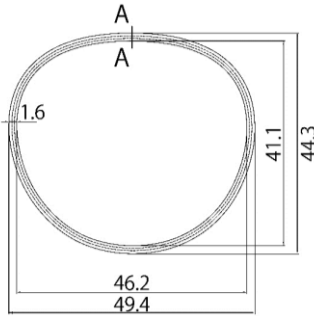

**AR-006** For regular V groove metal rim / square profile

**AR-007** For sheet metal front in half rim

**ADR1.4** Slim type with a thickness of "only 1.4mm" when viewed from the front