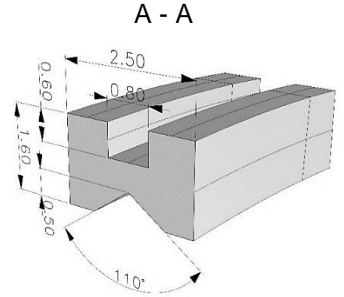

**AR-006** For regular V groove metal rim / square profile

**AR-007** For sheet metal front in half rim

**ADR1.4** Slim type with a thickness of "only 1.4mm" when viewed from the front