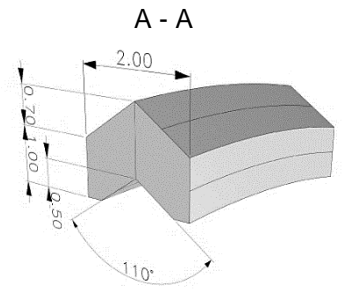

AR-001 For regular V groove metal rim