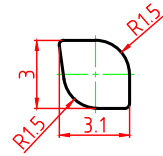

30-37654.818.90

Stainless Steel Rimlock

不锈钢 50

30-37456.818.90

30-37479.818.90

Stainless Steel Sundry

不锈钢 51

30-37656.818.90