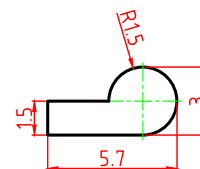

30-37654.818.90