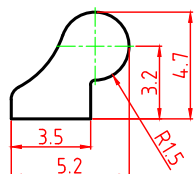

30-37446.818.90

30-37451.818.90

30-37452.818.90

Stainless Steel Hinge

不锈钢 46

30-37256.818/823.90

30-37470.818.90

30-37266.818.90