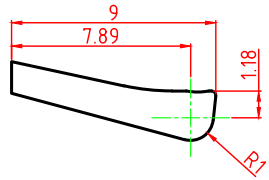

Stainless Steel Hinge

不锈钢 47

Stainless Steel Hinge

不锈钢 48

30-34769.823.90

30-34788.818/823/824.90

30-34693.818/824.90

30-37326.924.90

30-37642.918.90

30-34780.818.90

30-37747.818.90

30-34693.818.90

30-37758.818.90

30-34785.823.90

30-34794.823.90

30-34791.818.90