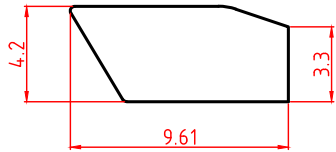

Stainless Steel Hinge

不锈钢 47

Stainless Steel Hinge

不锈钢 48

30-34769.823.90

30-34788.818/823/824.90

30-34693.818/824.90

30-37326.924.90

30-37642.918.90

30-34780.818.90

30-37747.818.90

30-34693.818.90

30-37758.818.90

30-34785.823.90

30-34794.823.90

30-34791.818.90