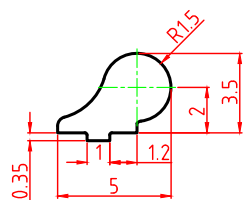

30-34688.818.90