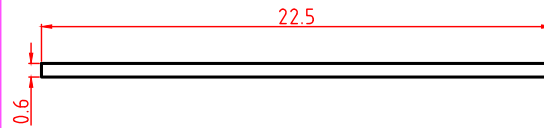

Stainless Steel Sundry

不锈钢 51

30-37656.818.90

30-00011.818.90