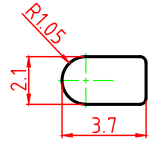

Stainless Steel Rimlock

不锈钢 50

30-37456.818.90

30-37479.818.90