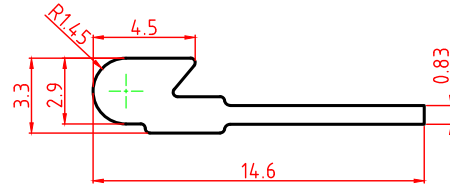

Stainless Steel Hinge

不锈钢 47

Stainless Steel Hinge

不锈钢 48

30-34769.823.90

30-34788.818/823/824.90

30-34693.818/824.90

30-37326.924.90