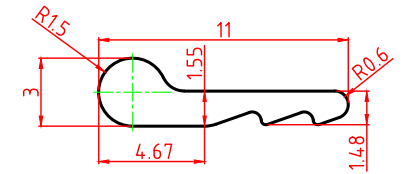

Stainless Steel Hinge

不锈钢 47

Stainless Steel Hinge

不锈钢 48

30-34769.823.90

30-34788.818/823/824.90

30-34693.818/824.90

30-37326.924.90