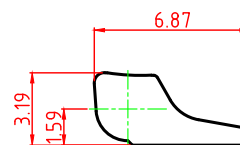

Stainless Steel Hinge

不锈钢 49

30-34792.824.90

30-34724.818/823.90

30-34804.823/824.90

30-34805.823.90

30-34805.824.90

30-34814.823.90