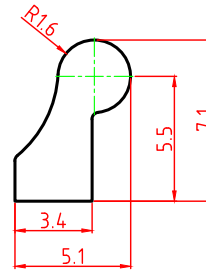

30-37747.818.90