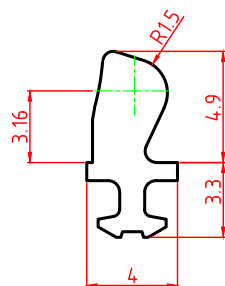

Stainless Steel Hinge

不锈钢 49

30-34792.824.90

30-34724.818/823.90

30-34804.823/824.90

30-34805.823.90

30-34805.824.90

30-34814.823.90