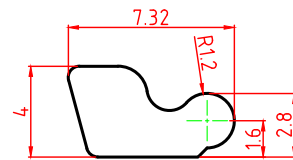

Stainless Steel Hinge

不锈钢 47

Stainless Steel Hinge

不锈钢 48

30-34769.823.90

30-34788.818/823/824.90

30-34693.818/824.90

30-37326.924.90

30-37642.918.90

30-34780.818.90

30-37747.818.90

30-34693.818.90

30-37758.818.90

30-34785.823.90

30-34794.823.90

30-34791.818.90