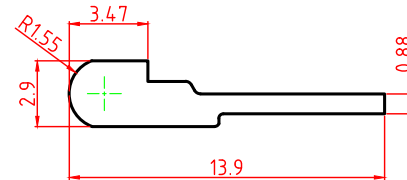

Stainless Steel Hinge

不锈钢 47

Stainless Steel Hinge

不锈钢 48

30-34769.823.90

30-34788.818/823/824.90

30-34693.818/824.90

30-37326.924.90