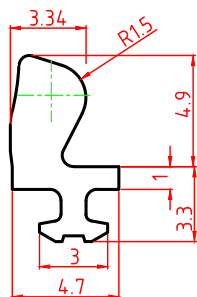

Stainless Steel Hinge

不锈钢 49

30-34792.824.90

30-34724.818/823.90

30-34804.823/824.90

30-34805.823.90

30-34805.824.90

30-34814.823.90