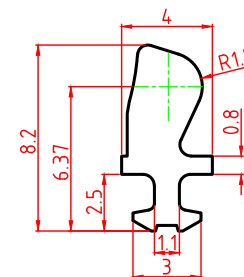

Stainless Steel Hinge

不锈钢 49

30-34792.824.90

30-34724.818/823.90

30-34804.823/824.90

30-34805.823.90

30-34805.824.90

30-34814.823.90