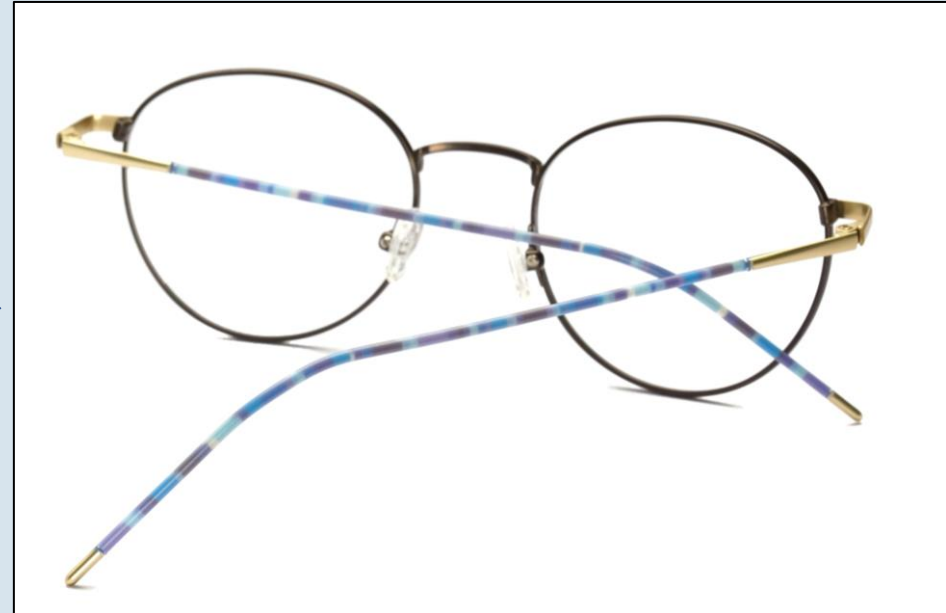

ART FLEX Premium Solution

We will discontinue "ART FLEX" Demi color at the end of December 2023 but as a replacement to the Demi color, we can offer **"Transfer colors + clear ART FLEX"**.

Transfer paper

+

Clear ART FLEX

After transferring colors, please apply clear ART FLEX to the temple.

Note: Not only blue transfer paper but other transfer papers are available. We also have the following chart.

Please feel free to contact us for questions at euro@eurovision.co.jp