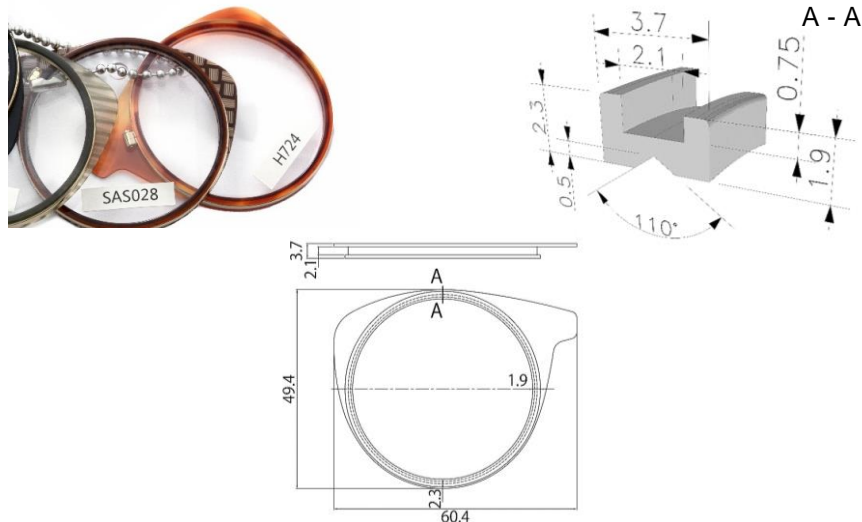

# ADR (Acetate Decoration Ring)

The possibility of frame design is widened by ADR. We can offer different shapes for all kind of metal frames.

**AR-001** For regular V groove metal rim

**AR-002** For sheet metal front in full rim

**AR-006** For regular V groove metal rim / square profile

**AR-007** For sheet metal front in half rim