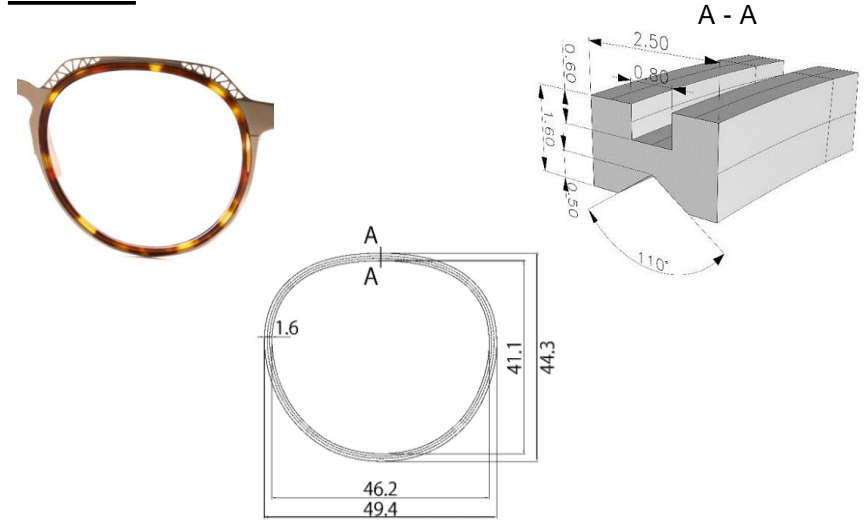

# ADR (Acetate Decoration Ring)

The possibility of frame design is widened by ADR. We can offer different shapes for all kind of metal frames.

**AR-001** For regular V groove metal rim

**AR-002** For sheet metal front in full rim

**AR-006** For regular V groove metal rim / square profile

**AR-007** For sheet metal front in half rim