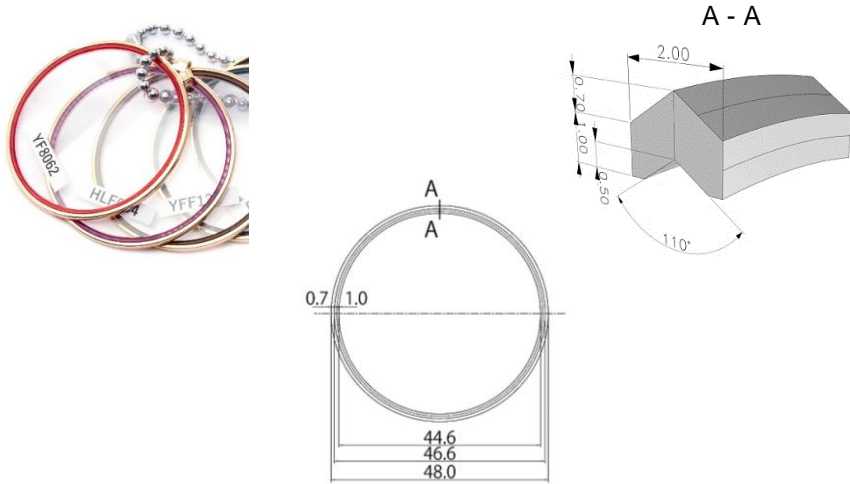

# ADR (Acetate Decoration Ring)

The possibility of frame design is widened by ADR. We can offer different shapes for all kind of metal frames.

**AR-001** For regular V groove metal rim

**AR-002** For sheet metal front in full rim

**AR-006** For regular V groove metal rim / square profile

**AR-007** For sheet metal front in half rim