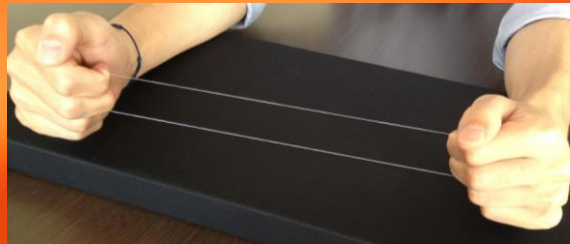

Do you know “useful parts” made of silicon?

SPR(Silicone Protection Ring) is a hidden solution to improve the quality of frames. It can prevent the lens corner from chipping or from the lens getting loose.

Size/Design Variations

Please put SPR on the groove of the lens. The photo shows SPR “already in”.

This ring is very strong, so it does not break-off very easily. (OK against 400g pulling force.)

Original colors are available.

SPT200(Silicone Protection Tube) reduces pain behind the ear caused by all metal temples without temple tips. Please cut it to the desired length.

This tube has a slit, which enables you to attach temples of various sizes. Please open the slit at the end of the tube and place the temple there. After that, please insert and attach it.