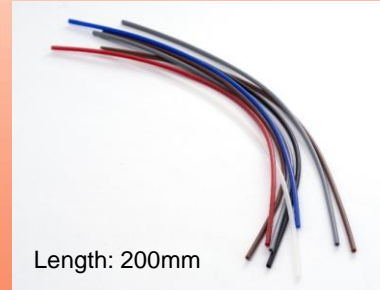

Do you know “useful parts” made of silicon?

SPR(Silicone Protection Ring) is a hidden solution to improve the quality of frames. It can prevent the lens corner from chipping or from the lens getting loose.

Size/Design Variations

Please put SPR on the groove of the lens. The photo shows SPR “already in”.

This ring is very strong, so it does not break-off very easily. (OK against 400g pulling force.)

Original colors are available.

SPT200(Silicone Protection Tube) reduces pain behind the ear caused by all metal temples without temple tips. Please cut it to the desired length.

This tube has a slit, which enables you to attach temples of various sizes. Please open the slit at the end of the tube and place the temple there. After that, please insert and attach it.