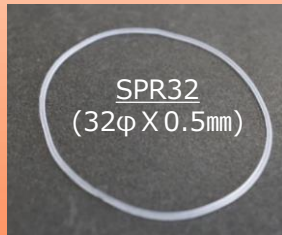

Do you know “useful parts” made of silicon?

SPR(Silicone Protection Ring) is a hidden solution to improve the quality of frames. It can prevent the lens corner from chipping or from the lens getting loose.

Size/Design Variations

Please put SPR on the groove of the lens. The photo shows SPR “already in”.

This ring is very strong, so it does not break-off very easily. (OK against 400g pulling force.)

Original colors are available.

SPT200(Silicone Protection Tube) reduces pain behind the ear caused by all metal temples without temple tips. Please cut it to the desired length.

This tube has a slit, which enables you to attach temples of various sizes. Please open the slit at the end of the tube and place the temple there. After that, please insert and attach it.