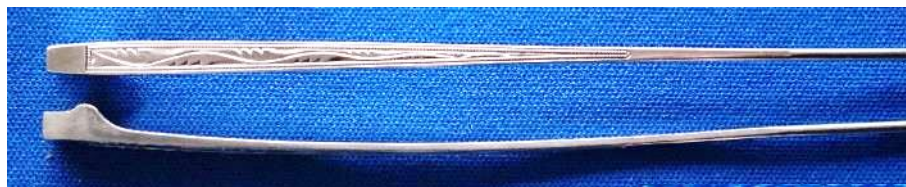

Antique Design Temples

Standard temples for “antique design”.

ADT-U583 W: 3.2mm Titan / NS

ADT-2569 W: 3.7mm Titan / NS

ADT-3105 W: 3.0mm Titan / NS

ADT-2342 W: 3.6mm Titan / NS

ADT-2475 W: 4.0mm Titan / NS

ADT-U444 W: 3.6mm Titan / NS
* Hinge : one-piece construction